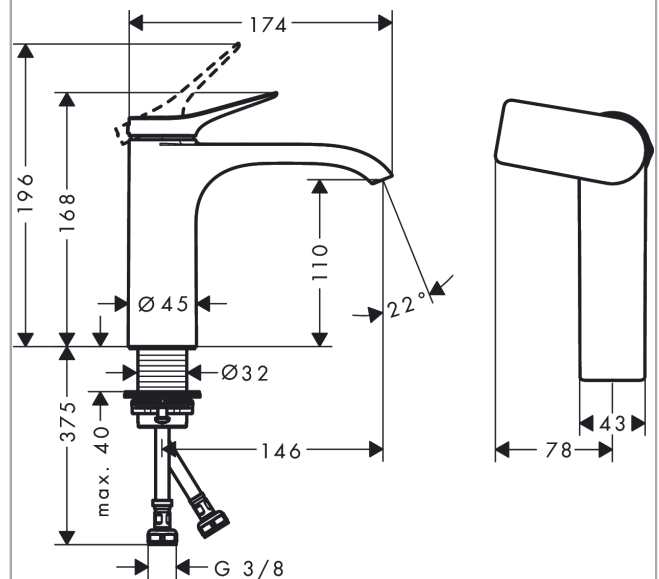

Vivenis

Single lever basin mixer 110 CoolStart without waste set

Surfaces: **Chrome** Article Number: **75024000**

Description

product features

- ComfortZone 110
- projection 146 mm
- spray type: WaterfallStream
- maximum flow rate at 3 bar: 5 l/min
- ceramic cartridge
- temperature limitation adjustable
- suitable for continuous flow water heaters
- connection type: G 3/8 connections
- connection dimension: DN15
- cold water in middle position

Technology

Design awards

reddot winner 2021

Product image

Scale drawing

Flowchart